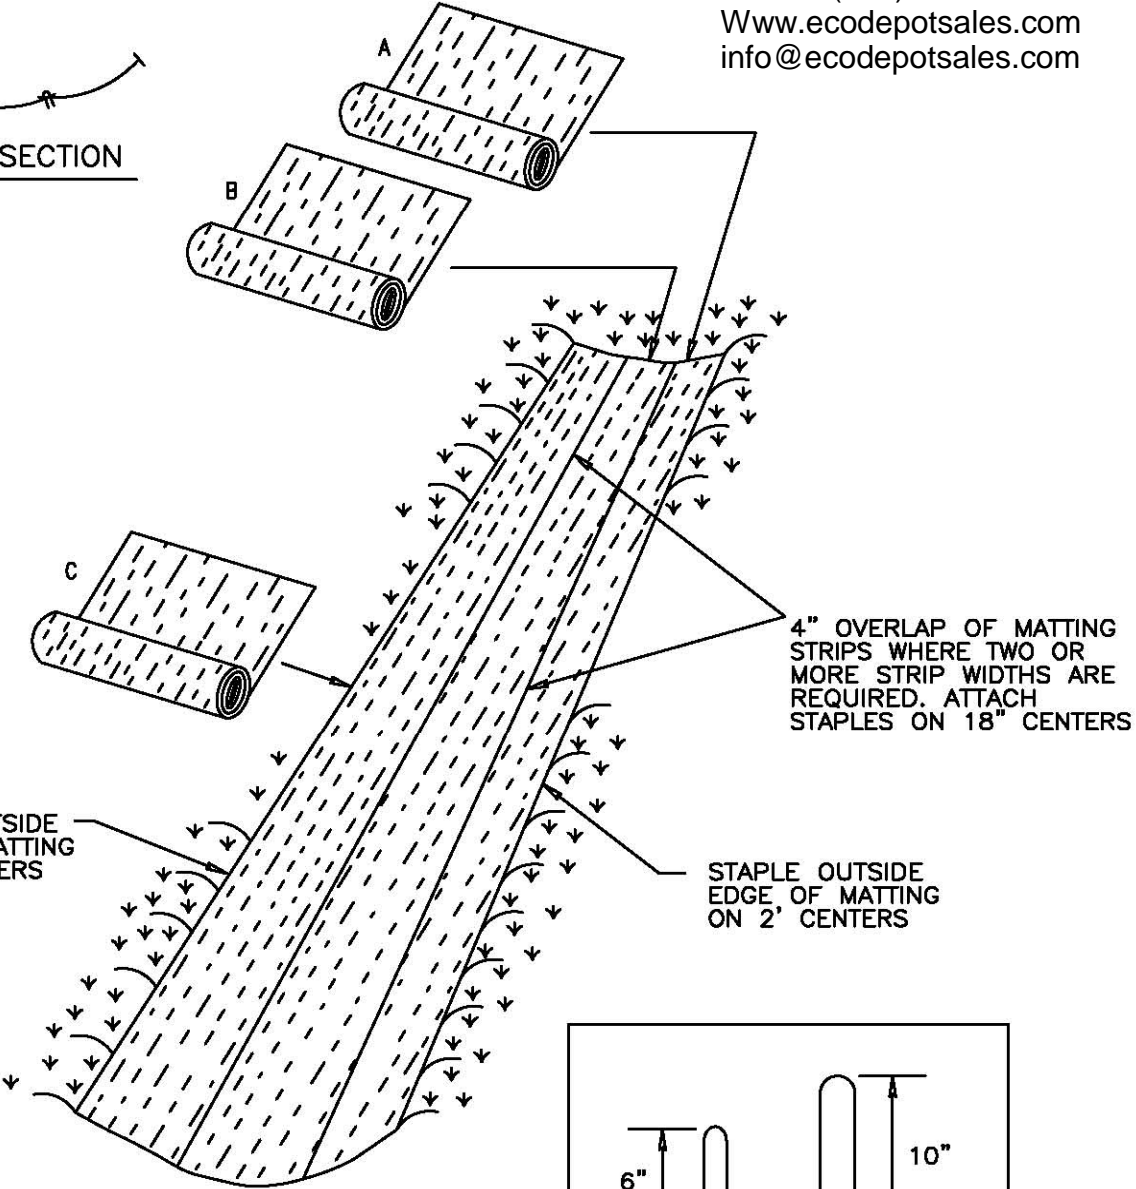

AVAILABLE FROM:

EcoDepot, LLC
1405 Benson Ct, Suite D
Arbutus, MD 21227
Phone: (443) 304.3317
Www.ecodepotsales.com
info@ecodepotsales.com

NOTE:
EACH MATTING STRIP SHOULD HAVE 4 ROWS OF STAPLES, 1 ON EACH OUTER EDGE AND 2 ALTERNATING ROWS IN THE MIDDLE.

COIR MATTING INSTALLATION